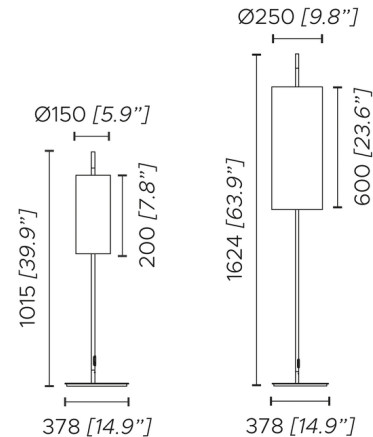

By Contardi

Description

The shape of the Lagoon Outdoor Floor Lamp is inspired by the cattail plant, featuring a thin stem topped by a cylindrical shade. Lagoon's simple but graceful form is enhanced with an organic, asymmetrical base and a variety of colorful fabric shade options that lend a playful retro vibe. Includes cord and plug. IP65 rated for outdoor use.

Shown in matte black / noumea goyave

Specifications

| | |
|-------------------|---------------------------------|
| COLOR | Noumea Goyave |
| BODY FINISH | Matte Black |
| WATTAGE | 9W |
| DIMMER | N/A |
| DIMENSIONS | 14.9"W x 39.9"H x 11"D |
| BULB NOT INCLUDED | 1 x T8/Medium (E26)/9W/120V LED |
| COUNTRY OF ORIGIN | Italy |