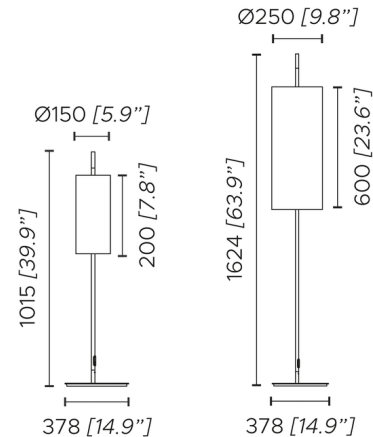

By Contardi

Description

The shape of the Lagoon Outdoor Floor Lamp is inspired by the cattail plant, featuring a thin stem topped by a cylindrical shade. Lagoon's simple but graceful form is enhanced with an organic, asymmetrical base and a variety of colorful fabric shade options that lend a playful retro vibe. Includes cord and plug. IP65 rated for outdoor use.

Shown in matte black / noumea goyave

Specifications

COLOR	Noumea Goyave
BODY FINISH	Matte Black
WATTAGE	9W
DIMMER	N/A
DIMENSIONS	14.9"W x 39.9"H x 11"D
BULB NOT INCLUDED	1 x T8/Medium (E26)/9W/120V LED
COUNTRY OF ORIGIN	Italy