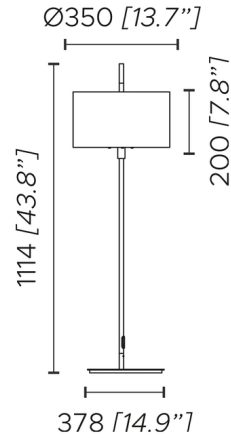

Description

The shape of the Lagoon Outdoor Floor Lamp is inspired by the cattail plant, featuring a thin stem topped by a cylindrical drum shade. Lagoon's simple but graceful form is enhanced with an organic, asymmetrical base and a variety of colorful fabric shade options that lend a playful retro vibe. Includes cord and plug. IP65 rated for outdoor use.

Specifications

COLOR	Dominica Caraibes
BODY FINISH	Matte Black
WATTAGE	9W
DIMMER	N/A
DIMENSIONS	14.9"W x 43.8"H x 13.7"D
BULB NOT INCLUDED	1 x T8/Medium (E26)/9W/120V LED
COUNTRY OF ORIGIN	Italy

Shown in matte black / dominica caraibes