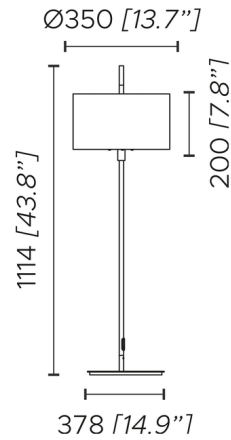

Description

The shape of the Lagoon Outdoor Floor Lamp is inspired by the cattail plant, featuring a thin stem topped by a cylindrical drum shade. Lagoon's simple but graceful form is enhanced with an organic, asymmetrical base and a variety of colorful fabric shade options that lend a playful retro vibe. Includes cord and plug. IP65 rated for outdoor use.

Shown in matte black / dominica caraibes

Specifications

COLOR	Dominica Caraibes
BODY FINISH	Matte Black
WATTAGE	9W
DIMMER	N/A
DIMENSIONS	14.9"W x 43.8"H x 13.7"D
BULB NOT INCLUDED	1 x T8/Medium (E26)/9W/120V LED
COUNTRY OF ORIGIN	Italy