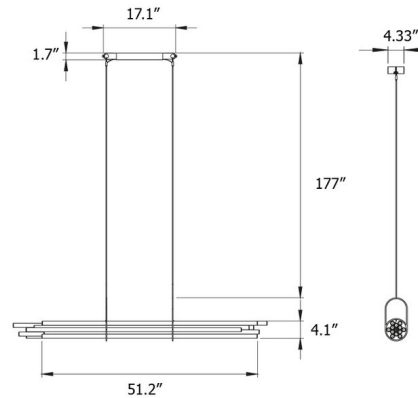

Specifications

COLOR White Glass
BODY FINISH Black
WATTAGE 48W
DIMMER Not Dimmable
DIMENSIONS 51.2"L x 4.1"W x 4.1"H
INTEGRATED LED MODULE 1 x LED/48W/24V LED
COUNTRY OF ORIGIN China

Technical Information

PRODUCT DIMENSIONS Canopy: 17.1"L x 4.3"W
LAMP COLOR 2700K
LUMENS/WATT 100.00
LUMINOUS FLUX 4800 lumens

Shown in black / white glass

CLICK TO VIEW PRODUCT

Notes: