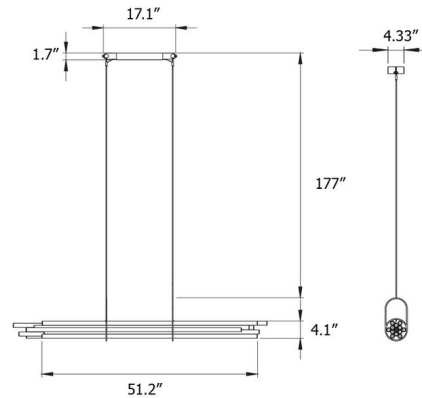

Specifications

COLOR White Glass
BODY FINISH Black
WATTAGE 48W
DIMMER Not Dimmable
DIMENSIONS 51.2"L x 4.1"W x 4.1"H
INTEGRATED LED MODULE 1 x LED/48W/24V LED
COUNTRY OF ORIGIN China

Technical Information

PRODUCT DIMENSIONS Canopy: 17.1"L x 4.3"W
LAMP COLOR 2700K
LUMENS/WATT 100.00
LUMINOUS FLUX 4800 lumens

Shown in black / white glass

CLICK TO VIEW PRODUCT

Notes: