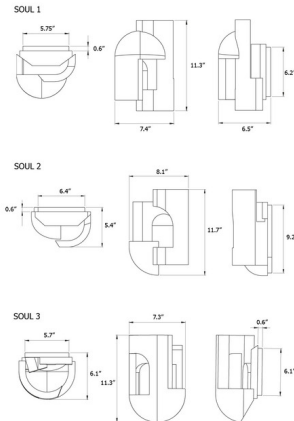

### Specifications

COLOR . . . . . White  
BODY FINISH . . . . . White  
WATTAGE . . . . . 3W  
DIMMER . . . . . Low Voltage Electronic  
DIMENSIONS . . . . . 7.4"W x 11.3"H x 6.5"D  
INTEGRATED LED MODULE . . . . . 1 x LED/3W/120-277V LED  
COUNTRY OF ORIGIN . . . . . China