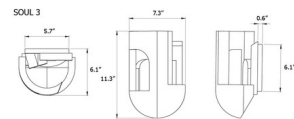

Shown in white / white

Specifications

COLOR White
BODY FINISH White
WATTAGE 3W
DIMMER Low Voltage Electronic
DIMENSIONS 7.4"W x 11.3"H x 6.5"D
INTEGRATED LED MODULE 1 x LED/3W/120-277V LED
COUNTRY OF ORIGIN China