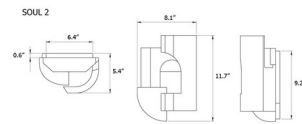

Shown in white / white

Specifications

COLOR White
BODY FINISH White
WATTAGE 3W
DIMMER Low Voltage Electronic
DIMENSIONS 7.4"W x 11.3"H x 6.5"D
INTEGRATED LED MODULE 1 x LED/3W/120-277V LED
COUNTRY OF ORIGIN China