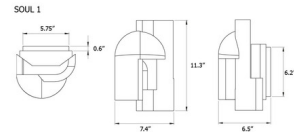

Shown in white / white

Specifications

COLOR White
BODY FINISH White
WATTAGE 3W
DIMMER Low Voltage Electronic
DIMENSIONS 7.4"W x 11.3"H x 6.5"D
INTEGRATED LED MODULE 1 x LED/3W/120-277V LED
COUNTRY OF ORIGIN China