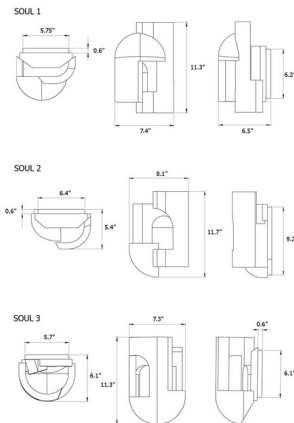

Shown in white / white

Specifications

COLOR White
 BODY FINISH White
 WATTAGE 3W
 DIMMER Low Voltage Electronic
 DIMENSIONS 8.1"W x 11.7"H x 5.4"D
 INTEGRATED LED MODULE 1 x LED/3W/120-277V LED
 COUNTRY OF ORIGIN China