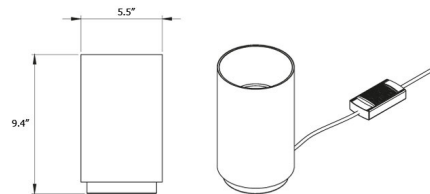

Specifications

COLOR	Brass
BODY FINISH	Black
WATTAGE	20W
DIMMER	Included
DIMENSIONS	5.5"W x 9.4"H
BULB NOT INCLUDED	1 x PAR38/Medium (E26)/20W/120V Halogen
OTHER BULB OPTIONS	PAR38/Medium (E26)/120V LED
COUNTRY OF ORIGIN	China