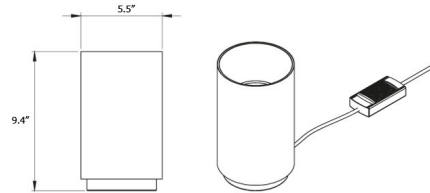

Specifications

| | |
|--------------------|-----------------------------------------|
| COLOR | Brass |
| BODY FINISH | Black |
| WATTAGE | 20W |
| DIMMER | Included |
| DIMENSIONS | 5.5"W x 9.4"H |
| BULB NOT INCLUDED | 1 x PAR38/Medium (E26)/20W/120V Halogen |
| OTHER BULB OPTIONS | PAR38/Medium (E26)/120V LED |
| COUNTRY OF ORIGIN | China |