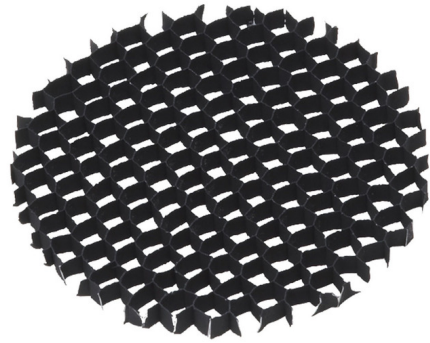

Lightology

lightology.com
866-954-4489
05-16-26

Project: _____

Company: _____

Location: _____ Fixture Type: _____

SPEC #: **ELE1161903**

Approved On: _____ Approved By: _____

Entra 3IN Cylinder Eggcrate Louver By Visual Comfort Architectural

Description

The Entra 3 Inch Cylinder Eggcrate Louver Kit is an accessory for the Element Lighting Entra 3 Inch Cylinder Ceiling Lights and Pendant. The Eggcrate Louver Kit reduces glare from the LED light source. Lens / Louver Kits include a reflector and one louver. It is recommended to order a Reflector Optic Tool when purchasing Lens / Louver Kits as this will make removal of the existing reflector significantly easier.

Shown in black

Specifications

COLOR	N/A
BODY FINISH	Black
WATTAGE	N/A
DIMMER	N/A
DIMENSIONS	3"W
BULB	N/A

CLICK TO VIEW PRODUCT

Notes: