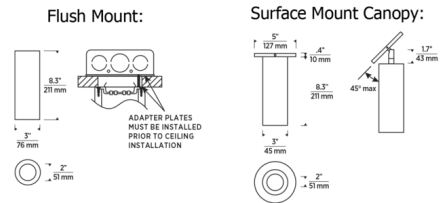

CLICK TO VIEW PRODUCT

Notes: