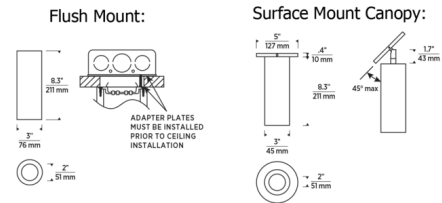

CLICK TO VIEW PRODUCT

Notes: