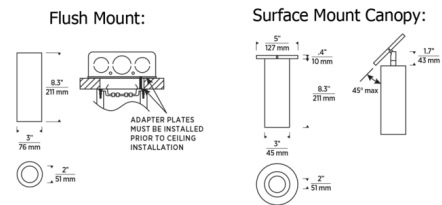

CLICK TO VIEW PRODUCT

Notes: