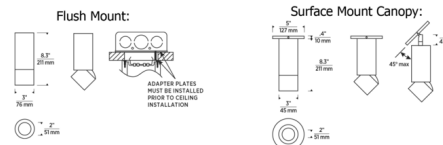

CLICK TO VIEW PRODUCT

Notes: