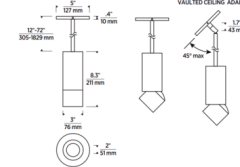

ADJUSTABLE CYLINDER

CLICK TO VIEW PRODUCT

Notes: