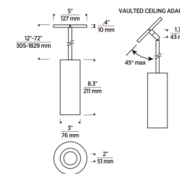

FIXED CYLINDER