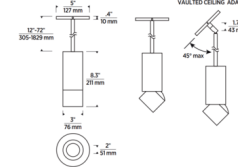

ADJUSTABLE CYLINDER

CLICK TO VIEW PRODUCT

Notes: