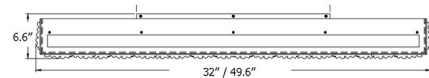

Shown in gold / crystal

Specifications

COLOR Crystal
 BODY FINISH Gold
 WATTAGE 24W
 DIMMER Low Voltage Electronic
 DIMENSIONS 32"W x 4.6"H x 6.6"D
 INTEGRATED LED MODULE 1 x LED/24W/120V LED
 COUNTRY OF ORIGIN United States