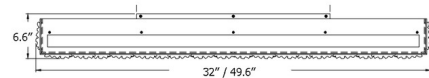

CLICK TO VIEW PRODUCT

Notes: