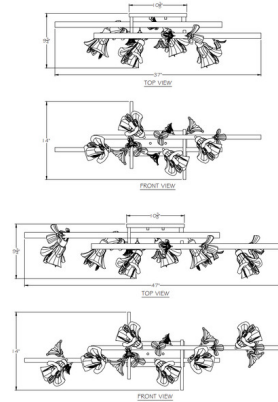

Shown in white gesso / crystal

Specifications

COLOR Crystal
BODY FINISH White Gesso
WATTAGE 24W
DIMMER Standard 120V
DIMENSIONS 37"W x 14"H x 9.75"D
BULB NOT INCLUDED 4 x B10/Candelabra (E12)/6W/120V Incandescent
OTHER BULB OPTIONS 4 x B10/Candelabra (E12)/120V LED
COUNTRY OF ORIGIN United States