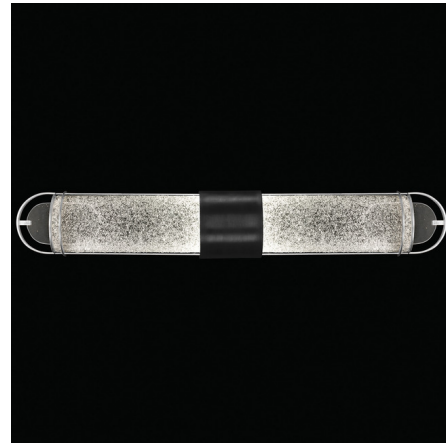

Lightology

lightology.com
866-954-4489
07-07-26

Project: _____

Company: _____

Location: _____ Fixture Type: _____

SPEC #: **FAL1164765**

Approved On: _____ Approved By: _____

Bond Bathroom Vanity Light

By Fine Art Handcrafted Lighting

Description

The Bond Bathroom Vanity Light is an illuminated masterpiece for your home. Handcrafted glass cylinders with faceted crystal frit or opaline glass are set in the smooth metal frame, and cast lustrous shadows across your room. May be mounted vertically or horizontally.

Specifications

COLOR Diamond Blanket
 BODY FINISH Black / Silver Leaf
 WATTAGE 14W
 DIMMER Low Voltage Electronic
 DIMENSIONS 35.3"W x 5.4"H x 3.5"D
 INTEGRATED LED MODULE 2 x LED/7W/120V LED
 COUNTRY OF ORIGIN United States

Technical Information

LAMP COLOR 3000K
 LUMENS/WATT 171.43
 LUMINOUS FLUX 1200 lumens

Shown in black / silver leaf / diamond blanket

CLICK TO VIEW PRODUCT

Notes: