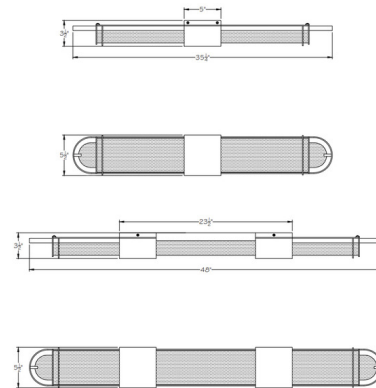

CLICK TO VIEW PRODUCT

Notes: