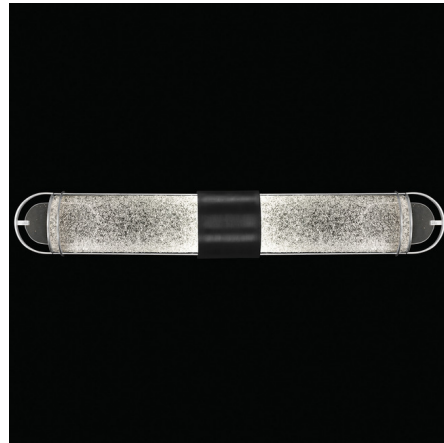

Lightology

lightology.com
866-954-4489
04-25-26

Project: _____

Company: _____

Location: _____ Fixture Type: _____

SPEC #: **FAL1164765**

Approved On: _____ Approved By: _____

Bond Bathroom Vanity Light

By Fine Art Handcrafted Lighting

Description

The Bond Bathroom Vanity Light is an illuminated masterpiece for your home. Handcrafted glass cylinders with faceted crystal frit or opaline glass are set in the smooth metal frame, and cast lustrous shadows across your room. May be mounted vertically or horizontally.

Specifications

COLOR . . . . . Diamond Blanket
BODY FINISH . . . . . Black / Silver Leaf
WATTAGE 14W
DIMMER . . . . . Low Voltage Electronic
DIMENSIONS . . . . . 35.3"W x 5.4"H x 3.5"D
INTEGRATED LED MODULE . . . . . 2 x LED/7W/120V LED
COUNTRY OF ORIGIN . . . . . United States

Technical Information

LAMP COLOR 3000K
LUMENS/WATT 171.43
LUMINOUS FLUX . . . . . 1200 lumens

Shown in black / silver leaf / diamond blanket