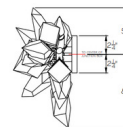

Description

The Foret Bathroom Vanity Light draws inspiration from nature and its majestic forest, featuring chic, modern branches bearing hand-cut faceted crystal leaves. May be mounted horizontally or vertically.

Shown in silver leaf / crystal

Specifications

COLOR	Crystal
BODY FINISH	Silver Leaf
WATTAGE	360W
DIMMER	Standard 120V
DIMENSIONS	48"W x 14.5"H x 7.6"D
BULB NOT INCLUDED	6 x B10/Candelabra (E12)/60W/120V Incandescent
OTHER BULB OPTIONS	1 x B10/Candelabra (E12)/120V LED
COUNTRY OF ORIGIN	United States