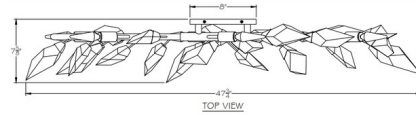

Description

The Foret Bathroom Vanity Light draws inspiration from nature and its majestic forest, featuring chic, modern branches bearing hand-cut faceted crystal leaves. May be mounted horizontally or vertically.

Shown in silver leaf / crystal

Specifications

COLOR	Crystal
BODY FINISH	Silver Leaf
WATTAGE	360W
DIMMER	Standard 120V
DIMENSIONS	48"W x 14.5"H x 7.6"D
BULB NOT INCLUDED	6 x B10/Candelabra (E12)/60W/120V Incandescent
OTHER BULB OPTIONS	1 x B10/Candelabra (E12)/120V LED
COUNTRY OF ORIGIN	United States