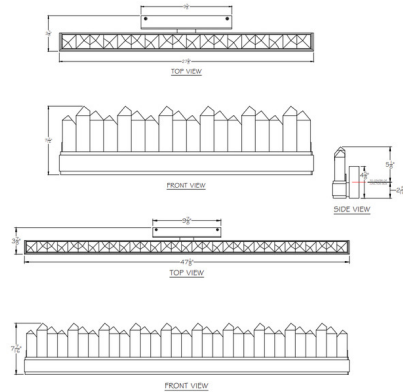

CLICK TO VIEW PRODUCT

Notes: