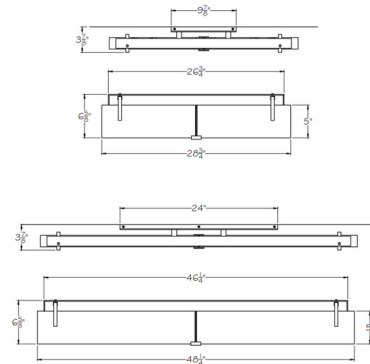

Technical Information

LAMP COLOR 3000K
LUMENS/WATT 400.00
LUMINOUS FLUX . . . . . 4800 lumens

CLICK TO VIEW PRODUCT

Notes: