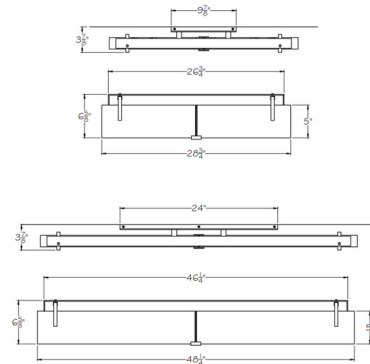

Technical Information

LAMP COLOR	3000K
LUMENS/WATT	400.00
LUMINOUS FLUX	4800 lumens

CLICK TO VIEW PRODUCT

Notes: