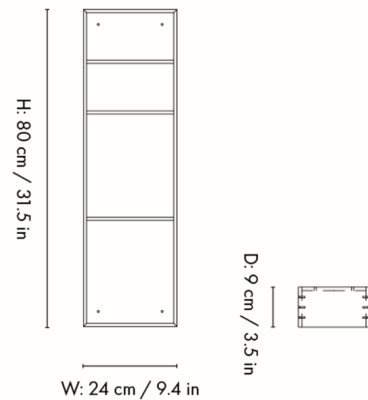

Lightology

lightology.com
866-954-4489
05-16-26

Project: _____

Company: _____

Location: _____ Fixture Type: _____

SPEC #: **FRM1164846**

Approved On: _____ Approved By: _____

Bon Wall Shelf By Ferm Living

Description

The Bon Shelf is ideal for holding and displaying your favorite things. Designed with a love for classic craftsmanship, the elegant and slim shelf has visible, detailed joints on the corners. The Bon Shelf can be mounted both vertically and horizontally. Let it hold your favorite mugs or bowls in the kitchen, use it for skincare and scented candles in the bathroom, or mount the shelf on any other wall in the home where you are in need of an aesthetic storage solution.

Shown in oak

Specifications

COLOR	N/A
BODY FINISH	Oak
WATTAGE	N/A
DIMMER	N/A
DIMENSIONS	9.5"W x 31.5"H x 3.5"D
BULB	N/A
COUNTRY OF ORIGIN	Poland

CLICK TO VIEW PRODUCT

Notes: