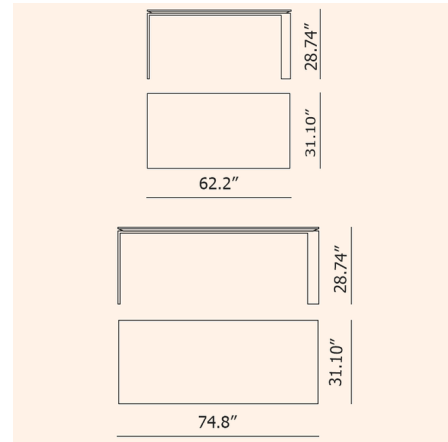

By Kartell

Description

The Four Soft Touch Table is functional and has a refined strict geometric design. Thanks to the elegant design solution, the soft touch slim tabletop allows for the convenient positioning of drawers or storage furnishings for computer hardware. They can be placed side-by-side to form office workstations.

Specifications

COLOR	N/A
BODY FINISH	Aluminum / White
WATTAGE	N/A
DIMMER	N/A
DIMENSIONS	62.2"L x 31.1"W x 28.74"H
BULB	N/A
COUNTRY OF ORIGIN	Italy

Shown in aluminum / white

CLICK TO VIEW PRODUCT

Notes: