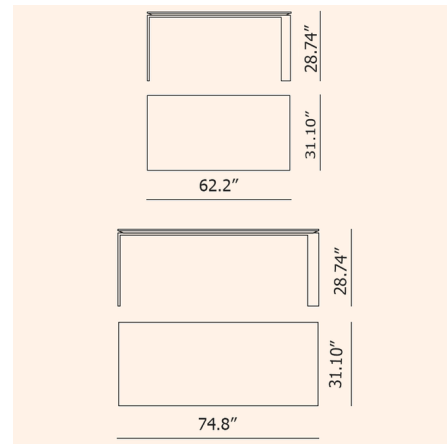

By Kartell

Description

The Four Soft Touch Table is functional and has a refined strict geometric design. Thanks to the elegant design solution, the soft touch slim tabletop allows for the convenient positioning of drawers or storage furnishings for computer hardware. They can be placed side-by-side to form office workstations.

Shown in white

Specifications

COLOR	N/A
BODY FINISH	White
WATTAGE	N/A
DIMMER	N/A
DIMENSIONS	62.2"L x 31.1"W x 28.74"H
BULB	N/A
COUNTRY OF ORIGIN	Italy

CLICK TO VIEW PRODUCT

Notes: