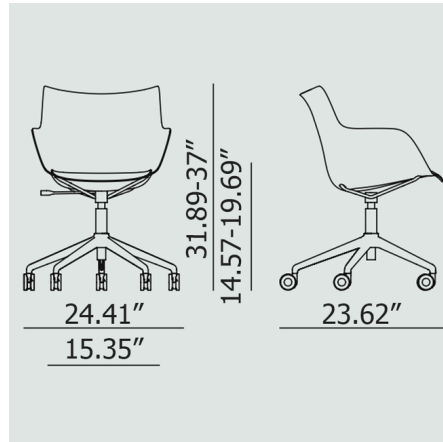

Description

The brand-new rotating Q/Wood Soft Office Armchair on wheels is the latest addition to the armchair collection. Q/wood is characterized by woodworking, combining timeless elegance with contemporary forms available in a variety of options and an upholstered seat cushion. Adjustable seat height. Choose from light or dark wood veneer backrest with either chrome or black legs. Note: Not all options available; light wood veneer backrest options available with chrome legs, and dark wood veneer backrest options available with black legs. Black wood veneer backrest with black legs is only available with a black seat.

Specifications

COLOR Powder Blue Fabric Seat
 BODY FINISH Chrome Legs / Light Wood Veneer Backrest
 WATTAGE N/A
 DIMMER N/A
 DIMENSIONS 24.41"W x 37"H x 23.62"D
 BULB N/A
 COUNTRY OF ORIGIN Italy

Technical Information

PRODUCT DIMENSIONS Adjustable Seat Height: 14.57-19.69"

Shown in chrome legs / light wood veneer backrest / powder blue fabric seat

CLICK TO VIEW PRODUCT

Notes: