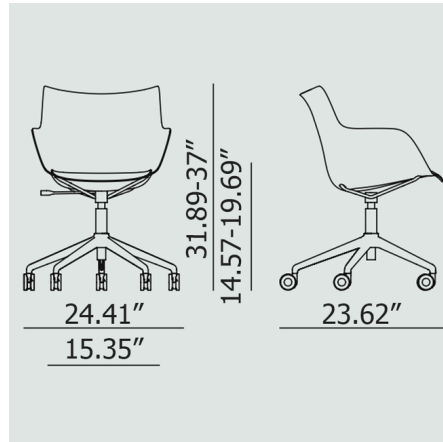

Description

The brand-new rotating Q/Wood Soft Office Armchair on wheels is the latest addition to the armchair collection. Q/wood is characterized by woodworking, combining timeless elegance with contemporary forms available in a variety of options and an upholstered seat cushion. Adjustable seat height. Choose from light or dark wood veneer backrest with either chrome or black legs. Note: Not all options available; light wood veneer backrest options available with chrome legs, and dark wood veneer backrest options available with black legs. Black wood veneer backrest with black legs is only available with a black seat.

Specifications

COLOR Powder Blue Fabric Seat
BODY FINISH Chrome Legs / Light Wood Veneer Backrest
WATTAGE N/A
DIMMER N/A
DIMENSIONS 24.41"W x 37"H x 23.62"D
BULB N/A
COUNTRY OF ORIGIN Italy

Technical Information

PRODUCT DIMENSIONS Adjustable Seat Height: 14.57-19.69"

Shown in chrome legs / light wood veneer backrest / powder blue fabric seat

CLICK TO VIEW PRODUCT

Notes: