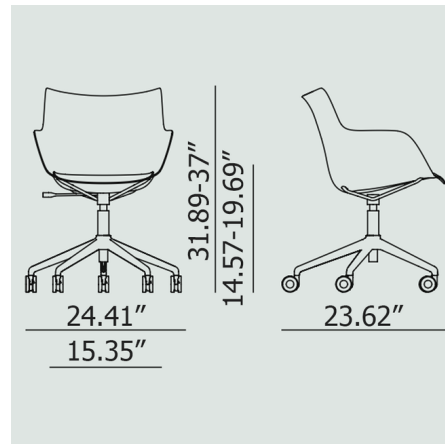

Description

The brand-new rotating Q/Wood Soft Office Armchair on wheels is the latest addition to the armchair collection. Q/wood is characterized by woodworking, combining timeless elegance with contemporary forms available in a variety of options and an upholstered seat cushion. Adjustable seat height. Choose from light or dark wood veneer backrest with either chrome or black legs. Note: Not all options available; light wood veneer backrest options available with chrome legs, and dark wood veneer backrest options available with black legs. Black wood veneer backrest with black legs is only available with a black seat.

Specifications

COLOR Powder Blue Fabric Seat
BODY FINISH Chrome Legs / Light Wood Veneer Backrest
WATTAGE N/A
DIMMER N/A
DIMENSIONS 24.41"W x 37"H x 23.62"D
BULB N/A
COUNTRY OF ORIGIN Italy

Technical Information

PRODUCT DIMENSIONS Adjustable Seat Height: 14.57-19.69"

Shown in chrome legs / light wood veneer backrest / powder blue fabric seat

CLICK TO VIEW PRODUCT

Notes: