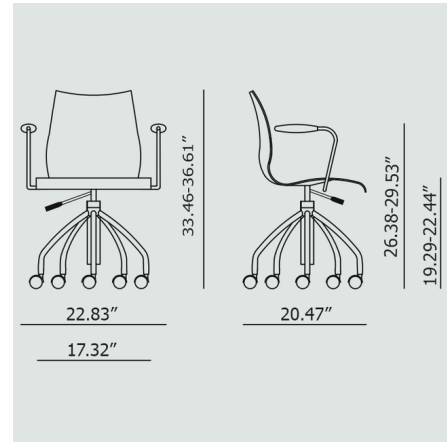

Lightology

lightology.com
866-954-4489
04-22-26

Project: _____

Company: _____

Location: _____ Fixture Type: _____

SPEC #: **KRL1165161**

Approved On: _____ Approved By: _____

Maui Office Armchair

By Kartell

Description

The Maui Office Armchair forms a family with a rich variety of colors, capable of satisfying specific needs, at home or in professional environments. Thanks to its design, the Maui Office swivel chair features an adjustable height.

Shown in chrome / anthracite charcoal

Specifications

COLOR Anthracite Charcoal
BODY FINISH Chrome
WATTAGE N/A
DIMMER N/A
DIMENSIONS 22.83\"W x 36.61\"H x 20.47\"D
BULB N/A
COUNTRY OF ORIGIN Italy

Technical Information

PRODUCT DIMENSIONS Adjustable Seat Height: 19.29-22.44"

CLICK TO VIEW PRODUCT

Notes: