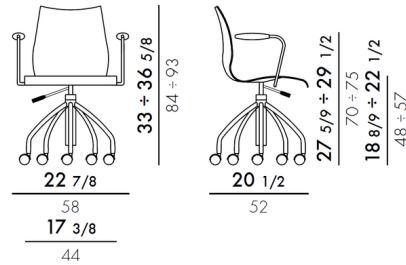

### Specifications

COLOR . . . . . Beige Noma  
 BODY FINISH . . . . . Chrome  
 WATTAGE . . . . . N/A  
 DIMMER . . . . . N/A  
 DIMENSIONS . . . . . 22.83"W x 36.61"H x 20.47"D  
 BULB . . . . . N/A  
 COUNTRY OF ORIGIN . . . . . Italy

### Technical Information

PRODUCT DIMENSIONS . . . . . Adjustable Seat Height: 19.29-22.44"

CLICK TO VIEW PRODUCT

Notes: