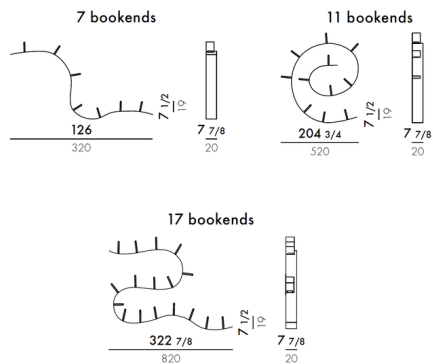

Lightology

lightology.com
866-954-4489
05-26-26

Project: _____
 Company: _____
 Location: _____ Fixture Type: _____
 SPEC #: **KRL1165223**
 Approved On: _____ Approved By: _____

Bookworm Wall Bookshelf

By Kartell

Description

The Bookworm Bookshelf features a unique design that allows you to mold the bookshelf into any shape you desire without compromising the strength and functionality of the shelf. A series of bookends are added to support the weight of the books and keep them in place. Bookshelf combines flexibility and high strength allowing a load of about 22 lbs. per support. Note: Black/Gold options are made of metal material; remainder of options are made of PVC material.

Shown in red

Specifications

COLOR	N/A
BODY FINISH	Red
WATTAGE	N/A
DIMMER	N/A
DIMENSIONS	126"L x 7.875"W x 7.5"H
BULB	N/A
COUNTRY OF ORIGIN	Italy

CLICK TO VIEW PRODUCT

Notes: