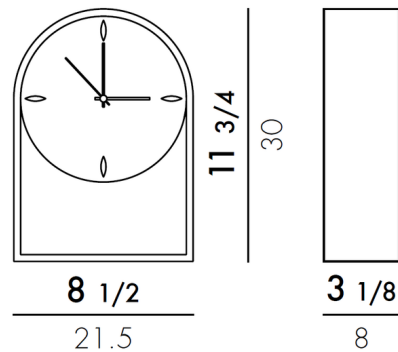

By Kartell

Description

Lightness is the watchword of the Air du Temps Clock inhabited by hollows and light. Its aerial shape and its clean and essential design allow time to elapse suspended on a smooth and sparkling surface. A simple elegant object that fits perfectly into any setting. Can be hung on the wall or placed on a table. Requires 1 AA battery. Note: Gold/Crystal option features a transparent clock surround and metallic case. Black/Crystal option feature a transparent clock surround and opaque color case. Black and White options feature an opaque color surround and case.

Shown in white

Specifications

COLOR	N/A
BODY FINISH	White
WATTAGE	N/A
DIMMER	N/A
DIMENSIONS	8.5"W x 11.75"H x 3.125"D
BULB	N/A
COUNTRY OF ORIGIN	Italy

CLICK TO VIEW PRODUCT

Notes: