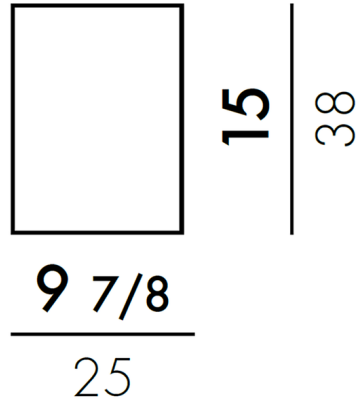

Shown in matte white

Specifications

COLOR	Matte White
BODY FINISH	N/A
WATTAGE	N/A
DIMMER	N/A
DIMENSIONS	9.875"L x 9.875"W x 15"H
BULB	N/A
COUNTRY OF ORIGIN	Italy

CLICK TO VIEW PRODUCT

Notes: