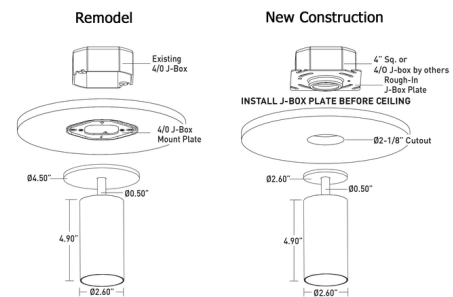

CLICK TO VIEW PRODUCT

Notes: