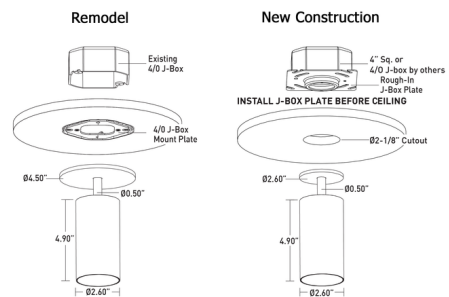

### Description

The CM1 Adjustable Monopoint Spot Light offers excellent performance in a sleek, streamlined package. An innovative design with an elbow built into the fixture body allows the cylinder to be adjusted 90 degrees to direct the spotlight precisely where it is needed. Can be mounted on wall or ceiling. Mounts to standard 4 inch junction box in remodel applications with surface canopy, or in new construction with 2.5 inch canopy and universal junction box mounting plate which attaches to junction box before ceiling substrate is installed. Integral driver dimmable with ELV / Triac dimmer. Includes soft focus lens. Note: Warm Dim color temperature available in 40 degree beam angle option only.

### Specifications

COLOR	N/A
BODY FINISH	Brushed Cast Brass / Black Baffle
WATTAGE	11W
DIMMER	Low Voltage Electronic
DIMENSIONS	2.6"W x 6.5"H
INTEGRATED LED MODULE	1 x LED/11W/120V LED