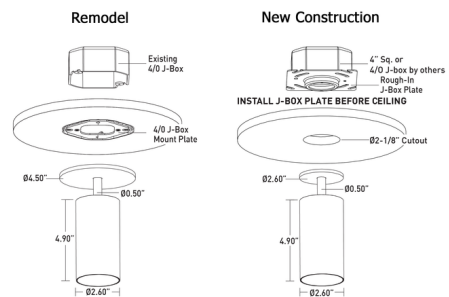

CLICK TO VIEW PRODUCT

Notes: