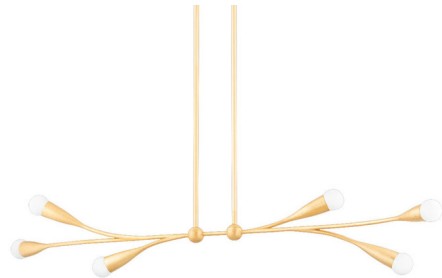

Lightology

lightology.com
866-954-4489
06-04-26

Project: _____

Company: _____

Location: _____ Fixture Type: _____

SPEC #: **MTZ1165550**

Approved On: _____ Approved By: _____

Elsa Linear Chandelier

By Mitzi

Description

The Elsa Linear Chandelier draws inspiration from cherry blossom trees. Slender arms branch out from small spheres, ending in buds of petite matte white globes for a soothing, organic design.

Shown in gold leaf / white

Specifications

COLOR White
BODY FINISH Gold Leaf
WATTAGE 360W
DIMMER Standard 120V
DIMENSIONS 50"L x 11"W x 8.5"H
BULB NOT INCLUDED 6 x G16.5/Candelabra (E12)/60W/120V Incandescent
OTHER BULB OPTIONS 6 x G16.5/Candelabra (E12)/120V LED
COUNTRY OF ORIGIN Philippines

Technical Information

PRODUCT DIMENSIONS . . Downrod Lengths: (1) 3", (1) 6", (1) 12" and (1) 18" included.

CLICK TO VIEW PRODUCT

Notes: