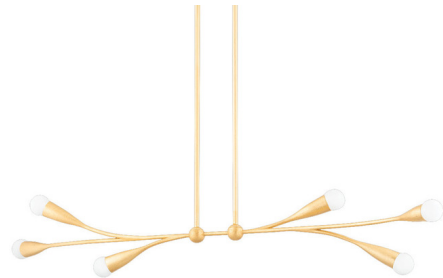

## Elsa Linear Chandelier

By Mitzi

### Description

The Elsa Linear Chandelier draws inspiration from cherry blossom trees. Slender arms branch out from small spheres, ending in buds of petite matte white globes for a soothing, organic design.

Shown in gold leaf / white

### Specifications

COLOR . . . . . White  
BODY FINISH . . . . . Gold Leaf  
WATTAGE . . . . . 360W  
DIMMER . . . . . Standard 120V  
DIMENSIONS . . . . . 50"L x 11"W x 8.5"H  
BULB NOT INCLUDED . . . . . 6 x G16.5/Candelabra (E12)/60W/120V Incandescent  
OTHER BULB OPTIONS . . . . . 6 x G16.5/Candelabra (E12)/120V LED  
COUNTRY OF ORIGIN . . . . . Philippines