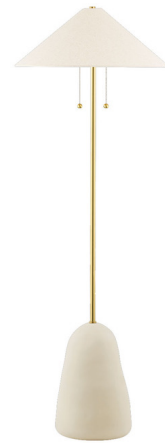

Lightology

lightology.com
866-954-4489
06-30-26

Project: _____

Company: _____

Location: _____ Fixture Type: _____

SPEC #: **MTZ1165561**

Approved On: _____ Approved By: _____

Maia Floor Lamp By Mitzi

Description

Capturing the designer's heritage, the Maia Floor Lamp is both intimate and intriguing. The perfectly imperfect ceramic base represents a Brazilian mountain, and the angular shade evokes the roof of a traditional Korean home. Aged brass accents give this natural, neutral beauty a hint of shine. On/off pull chain.

Shown in aged brass / beige / white

Specifications

COLOR	White
BODY FINISH	Aged Brass / Beige
WATTAGE	120W
DIMMER	N/A
DIMENSIONS	12.25"W x 67"H x 12.25"D
BULB NOT INCLUDED	2 x A19/Medium (E26)/60W/120V Incandescent
OTHER BULB OPTIONS	2 x A19/Medium (E26)/120V LED
COUNTRY OF ORIGIN	China