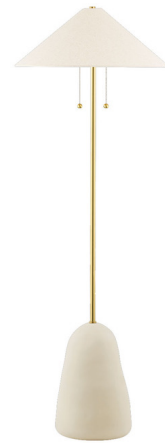

## Maia Floor Lamp By Mitzi

### Description

Capturing the designer's heritage, the Maia Floor Lamp is both intimate and intriguing. The perfectly imperfect ceramic base represents a Brazilian mountain, and the angular shade evokes the roof of a traditional Korean home. Aged brass accents give this natural, neutral beauty a hint of shine. On/off pull chain.

Shown in aged brass / beige / white

### Specifications

|                    |  |
|--------------------|--|
| COLOR              | White                                      |
| BODY FINISH        | Aged Brass / Beige                         |
| WATTAGE            | 120W                                       |
| DIMMER             | N/A  |
| DIMENSIONS         | 12.25"W x 67"H x 12.25"D                   |
| BULB NOT INCLUDED  | 2 x A19/Medium (E26)/60W/120V Incandescent |
| OTHER BULB OPTIONS | 2 x A19/Medium (E26)/120V LED              |
| COUNTRY OF ORIGIN  | China                                      |