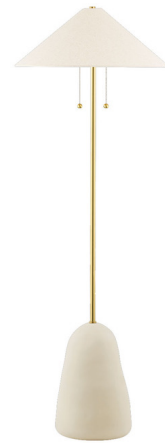

## Maia Floor Lamp By Mitzi

### Description

Capturing the designer's heritage, the Maia Floor Lamp is both intimate and intriguing. The perfectly imperfect ceramic base represents a Brazilian mountain, and the angular shade evokes the roof of a traditional Korean home. Aged brass accents give this natural, neutral beauty a hint of shine. On/off pull chain.

Shown in aged brass / beige / white

### Specifications

COLOR	White
BODY FINISH	Aged Brass / Beige
WATTAGE	120W
DIMMER	N/A
DIMENSIONS	12.25"W x 67"H x 12.25"D
BULB NOT INCLUDED	2 x A19/Medium (E26)/60W/120V Incandescent
OTHER BULB OPTIONS	2 x A19/Medium (E26)/120V LED
COUNTRY OF ORIGIN	China