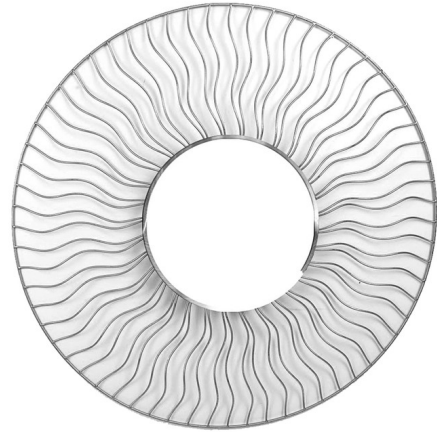

Lightology

lightology.com
866-954-4489
07-07-26

Project: _____

Company: _____

Location: _____ Fixture Type: _____

SPEC #: **NVC1165598**

Approved On: _____ Approved By: _____

Sunburst Wall Mirror

By Nova of California

Description

The Sunburst Wall Mirror adds a decorative elegance to your interior space. The open frame features 60 curved rods in a wave pattern that blends beautifully into any room. Safe lock hanging hardware included.

Shown in brushed nickel / mirror

Specifications

COLOR	Mirror
BODY FINISH	Brushed Nickel
WATTAGE	N/A
DIMMER	N/A
DIMENSIONS	36"W x 36"H x 2"D
BULB	N/A

CLICK TO VIEW PRODUCT

Notes: