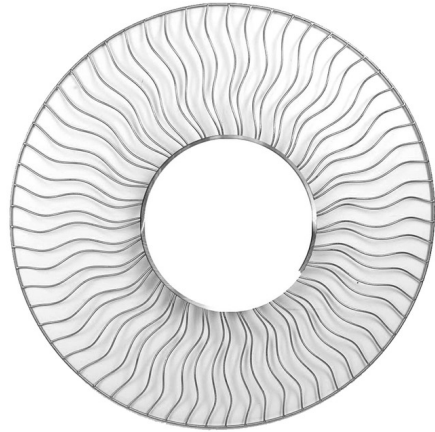

Lightology

lightology.com
866-954-4489
04-25-26

Project: _____

Company: _____

Location: _____ Fixture Type: _____

SPEC #: **NVC1165598**

Approved On: _____ Approved By: _____

Sunburst Wall Mirror

By Nova of California

Description

The Sunburst Wall Mirror adds a decorative elegance to your interior space. The open frame features 60 curved rods in a wave pattern that blends beautifully into any room. Safe lock hanging hardware included.

Shown in brushed nickel / mirror

Specifications

COLOR	Mirror
BODY FINISH	Brushed Nickel
WATTAGE	N/A
DIMMER	N/A
DIMENSIONS	36"W x 36"H x 2"D
BULB	N/A

CLICK TO VIEW PRODUCT

Notes: