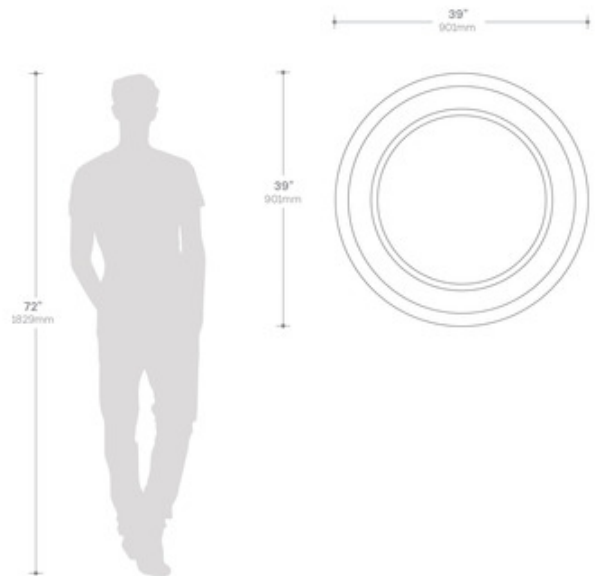

Technical Information

LUMINOUS FLUX	1530 lumens
LUMENS/WATT	153.00
PRODUCT DIMENSIONS	Cord: 72"

SPEC # NVC1165600

COMPANY	PROJECT	FIXTURE TYPE	APPROVED BY	DATE