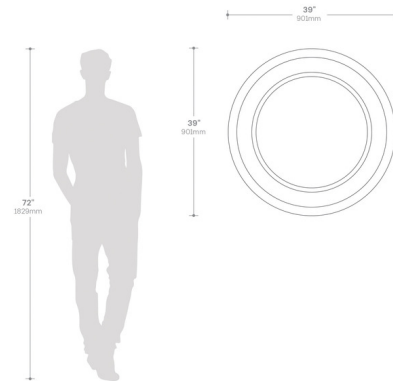

CLICK TO VIEW PRODUCT

Notes: