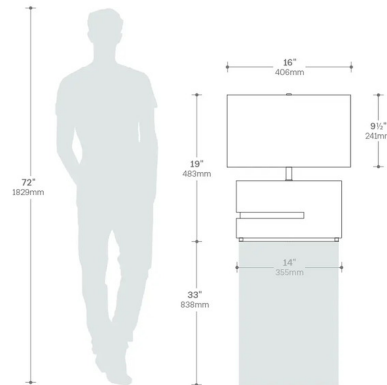

By Nova of California

Description

The Zen Table Lamp adds a bold, masculine design to your interior space. The wood base has a peek through light and is topped with a rectangular linen shade. Equipped with a 4-way rotary switch on socket to control lamp and hidden nightlight feature, it offers versatile lighting options while illuminating your room with an enchanting glow.

Shown in espresso / white linen

Specifications

COLOR	White Linen
BODY FINISH	Espresso
WATTAGE	28W
DIMMER	Included
DIMENSIONS	16"W x 20"H x 10"D
BULB NOT INCLUDED	2 x A19/Medium (E26)/14W/120V LED

CLICK TO VIEW PRODUCT