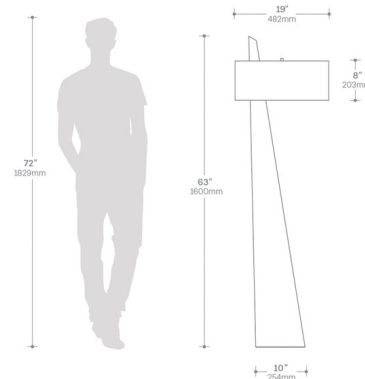

By Nova of California

Description

The Obelisk Floor Lamp brings a clean geometric look to your interior space. The curved wood frame is complemented by an off-side drum shaped fabric shade. On/Off switch is located on the cord. Note: Smart Home compatible with Alexa, Google and Apple, when plugged into a Smart outlet.

Shown in chestnut / white

Specifications

COLOR	White
BODY FINISH	Chestnut
WATTAGE	14W
DIMMER	N/A
DIMENSIONS	19"W x 63"H x 19"D
BULB NOT INCLUDED	1 x A19/Medium (E26)/14W/120V LED

CLICK TO VIEW PRODUCT

Notes: