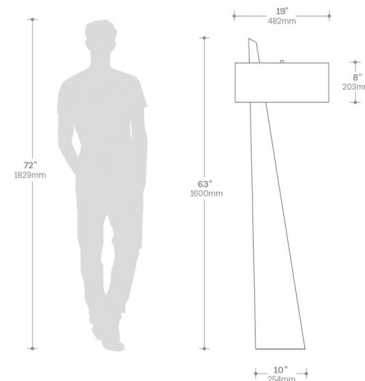

### Description

The Obelisk Floor Lamp brings a clean geometric look to your interior space. The curved wood frame is complemented by an off-side drum shaped fabric shade. On/Off switch is located on the cord. Note: Smart Home compatible with Alexa, Google and Apple, when plugged into a Smart outlet.

### Specifications

COLOR	White
BODY FINISH	Chestnut
WATTAGE	14W
DIMMER	N/A
DIMENSIONS	19"W x 63"H x 19"D
BULB NOT INCLUDED	1 x A19/Medium (E26)/14W/120V LED

CLICK TO VIEW PRODUCT

Notes: