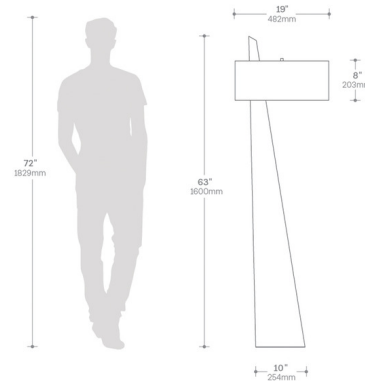

### Description

The Obelisk Floor Lamp brings a clean geometric look to your interior space. The curved wood frame is complemented by an off-side drum shaped fabric shade. On/Off switch is located on the cord. Note: Smart Home compatible with Alexa, Google and Apple, when plugged into a Smart outlet.

### Specifications

COLOR	White
BODY FINISH	Chestnut
WATTAGE	14W
DIMMER	N/A
DIMENSIONS	19"W x 63"H x 19"D
BULB NOT INCLUDED	1 x A19/Medium (E26)/14W/120V LED

CLICK TO VIEW PRODUCT

Notes: