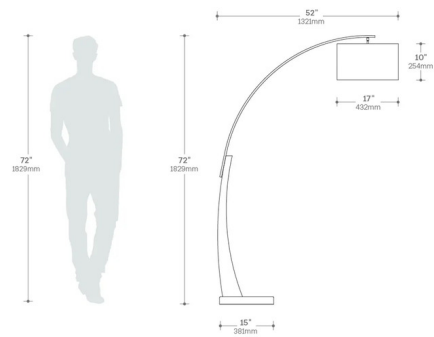

Description

The Plimpton Floor Lamp adds an exquisite beauty to your interior space. The arced body of steel and wood is topped with a drum shaped linen shade, casting warm shadows across your room. On/Off step switch.

Specifications

COLOR	N/A
BODY FINISH	N/A
WATTAGE	14W
DIMMER	N/A
DIMENSIONS	52"W x 72"H x 17"D
BULB NOT INCLUDED	1 x A19/Medium (E26)/14W/120V LED
OTHER BULB OPTIONS	1 x A19/Medium (E26)/120V LED

Technical Information

PRODUCT DIMENSIONS	Cord: 108"
--------------------	------------

CLICK TO VIEW PRODUCT

Notes: