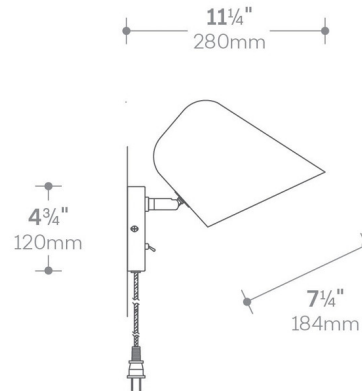

Lightology

lightology.com
866-954-4489
07-01-26

Project: _____

Company: _____

Location: _____ Fixture Type: _____

SPEC #: **NVCT165624**

Approved On: _____ Approved By: _____

Culver Plug-In Wall Sconce By Nova of California

Description

The Culver Plug In Wall Sconce is inspired by a vintage lamp shade discovered at the historic Culver Hotel, reinterpreted through a modern mid-century lens. Featuring a minimalist metal shade and structure, this refined piece brings a sleek, functional elegance to any space. The embedded LED module delivers soft, glare-free light through reflective design, while the adjustable shade lets you direct light exactly where you need it. On/off switch on backplate.

Shown in brushed brass

Specifications

COLOR	N/A
BODY FINISH	Brushed Brass
WATTAGE	4W
DIMMER	N/A
DIMENSIONS	7"W x 11"H x 11.25"D
BULB INCLUDED	1 x B11/Candelabra (E12)/4W/120V LED

Technical Information

PRODUCT DIMENSIONS	Cord: 72"
LAMP LIFE	25000 hours
COLOR RENDERING	.90 CRI
LAMP COLOR	2700K Warm Dim