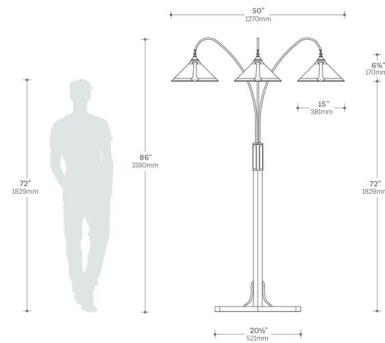

Lightology

lightology.com
866-954-4489
04-06-26

Project: _____
Company: _____
Location: _____ Fixture Type: _____
SPEC #: **NVC1165632**
Approved On: _____ Approved By: _____

Natural Mica Floor Lamp

By Nova of California

Description

The Natural Mica Floor Lamp adds a bold decorative look to your interior space. The slim body hold three wide cone shaped natural mica shades that cast warm shadows across your room. Dimmer switch is located on the lamp body.

Shown in bronze / mica brown

Specifications

COLOR Mica Brown
BODY FINISH Bronze
WATTAGE 42W
DIMMER Included
DIMENSIONS 50"W x 86"H x 52"D
BULB NOT INCLUDED 3 x A19/Medium (E26)/14W/120V LED
OTHER BULB OPTIONS 3 x A19/Medium (E26)/120V LED