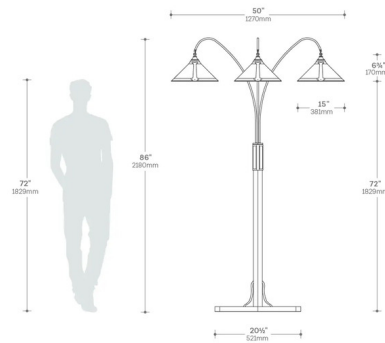

### Description

The Natural Mica Floor Lamp adds a bold decorative look to your interior space. The slim body hold three wide cone shaped natural mica shades that cast warm shadows across your room. Dimmer switch is located on the lamp body.

### Specifications

COLOR	Mica Brown
BODY FINISH	Bronze
WATTAGE	42W
DIMMER	Included
DIMENSIONS	50"W x 86"H x 52"D
BULB NOT INCLUDED	3 x A19/Medium (E26)/14W/120V LED
OTHER BULB OPTIONS	3 x A19/Medium (E26)/120V LED