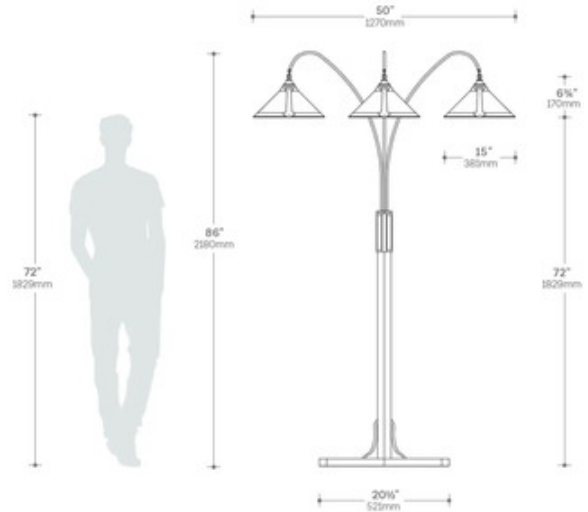

**BRAND** Nova of California

**DESCRIPTION**

The Natural Mica Floor Lamp adds a bold decorative look to your interior space. The slim body hold three wide cone shaped natural mica shades that cast warm shadows across your room. Dimmer switch is located on the lamp body.

*Shown in: Gunmetal / Mica White*

<b>SHADE COLOR</b>	Mica White
<b>BODY FINISH</b>	Gunmetal
<b>WATTAGE</b>	120W
<b>DIMMER</b>	Included
<b>DIMENSIONS</b>	50"W x 86"H x 52"D
<b>BULB NOT INCLUDED</b>	
<b>LAMP</b>	3 x A19/Medium (E26)/40W/120V Incandescent 3 x A19/Medium (E26)/120V LED

*Technical Information*

**PRODUCT DIMENSIONS** Cord: 108"

**SPEC #** NVC1165633

COMPANY	PROJECT	FIXTURE TYPE	APPROVED BY	DATE