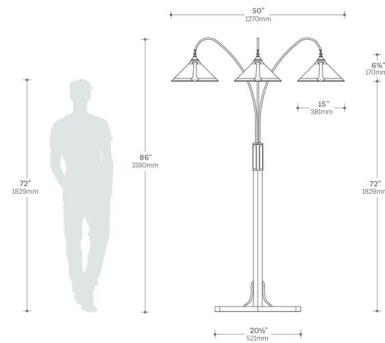

### Description

The Natural Mica Floor Lamp adds a bold decorative look to your interior space. The slim body hold three wide cone shaped natural mica shades that cast warm shadows across your room. Dimmer switch is located on the lamp body.

### Specifications

COLOR	Mica White
BODY FINISH	Gunmetal
WATTAGE	42W
DIMMER	Included
DIMENSIONS	50"W x 86"H x 52"D
BULB NOT INCLUDED	3 x A19/Medium (E26)/14W/120V LED
OTHER BULB OPTIONS	3 x A19/Medium (E26)/120V LED

### Technical Information

PRODUCT DIMENSIONS	Cord: 108"
--------------------	------------

CLICK TO VIEW PRODUCT

Notes: