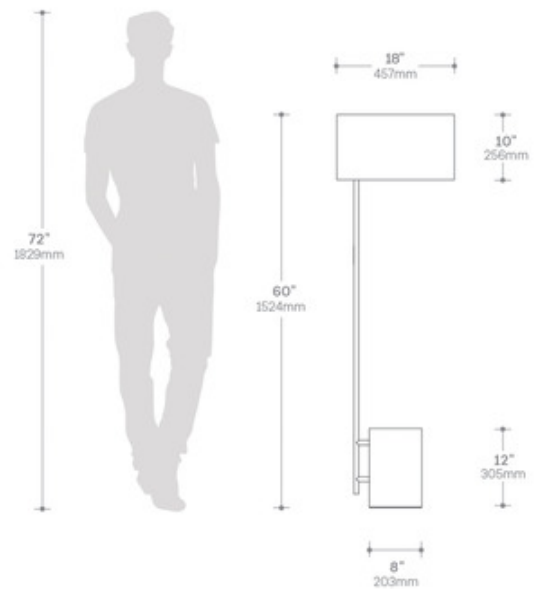

**BRAND**

Nova of California

**DESCRIPTION**

The Palos Floor Lamp is inspired by a design made popular in the 1960's. The cylindrical wood base has an off side slim steel base and topped with a drum shaped linen shade. On/Off inline switch.

<b>SHADE COLOR</b>	White
<b>BODY FINISH</b>	Brushed Nickel
<b>WATTAGE</b>	100W
<b>DIMMER</b>	N/A
<b>DIMENSIONS</b>	18"W x 60"H
<b>BULB NOT INCLUDED</b>	
<b>LAMP</b>	1 x A19/Medium (E26)/100W/120V Incandescent 1 x A19/Medium (E26)/120V LED

*Technical Information*

<b>PRODUCT DIMENSIONS</b>	Cord: 108"
---------------------------	------------

<b>SPEC #</b>	NVC1165636
---------------	------------

COMPANY	PROJECT	FIXTURE TYPE	APPROVED BY	DATE