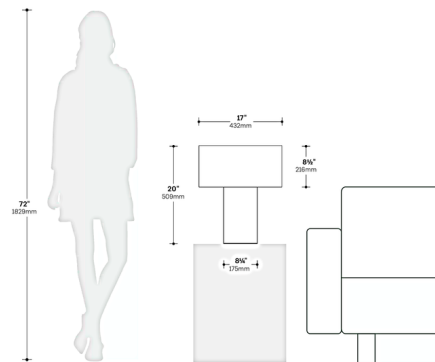

Lightology

lightology.com
866-954-4489
07-06-26

Project: _____
Company: _____
Location: _____ Fixture Type: _____
SPEC #: **NVC1165641**
Approved On: _____ Approved By: _____

Moonlight Table Lamp

By Nova of California

Description

The Moonlight Table Lamp adds a soothing ambiance to your interior space. The smooth column is topped with a drum shaped shade that casts warm shadows across your room. Dimmer switch is located on the cord. Note: Smart Home compatible with Alexa, Google and Apple, when plugged into a Smart outlet.

Shown in sky blue

Specifications

COLOR	Sky Blue
BODY FINISH	N/A
WATTAGE	14W
DIMMER	N/A
DIMENSIONS	17\"W x 20\"H
BULB NOT INCLUDED	1 x A19/Medium (E26)/14W/120V LED
COUNTRY OF ORIGIN	China

CLICK TO VIEW PRODUCT