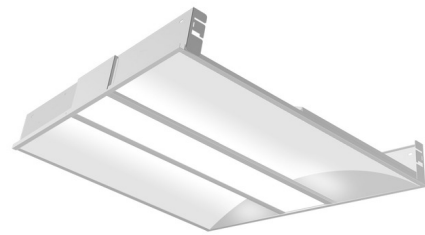

Lightology

lightology.com
866-954-4489
04-24-26

Project: _____
 Company: _____
 Location: _____ Fixture Type: _____
 SPEC #: **OKT1165642**
 Approved On: _____ Approved By: _____

Color/Wattage-Select Indirect Recessed Troffer By OKT Lighting

Description

The Color/Wattage-Select Indirect Recessed Troffer delivers precisely controlled indirect ambient lighting, ideal for achieving optimal light distribution in offices, work areas and commercial spaces. The unique LED optics on the center panel are nearly transparent when turned off, disappearing into the ceiling for a clean architectural look. A white powder coat finish ensures longevity and a superior aesthetic. This recessed troffer is compatible with most 15/16 inch and 9/16 inch T-grid ceiling systems. Color temperature (CCT) can be adjusted to 3000K, 3500K, or 4000K. For the 2 x 2 ft light, wattage can be adjusted to 20W, 30W, or 40W. The 2 x 4 ft light can be adjusted to 30W, 40W, or 50W.

Specifications

COLOR	N/A
BODY FINISH	Alpine White
WATTAGE	40W
DIMMER	0-10V
DIMENSIONS	23.7"L x 23.7"W x 3.54"H
INTEGRATED LED MODULE	1 x LED/40W/120-277V LED

Technical Information

LAMP LIFE	50000 hours
COLOR RENDERING	80 CRI
LAMP COLOR	CCT Select
LUMENS/WATT	110.00
LUMINOUS FLUX	4400 lumens

Shown in alpine white

CLICK TO VIEW PRODUCT

Notes: