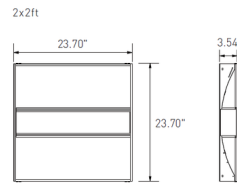

CLICK TO VIEW PRODUCT

Notes: