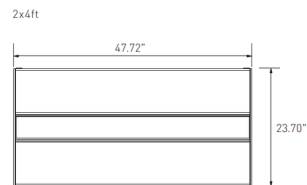

CLICK TO VIEW PRODUCT

Notes: