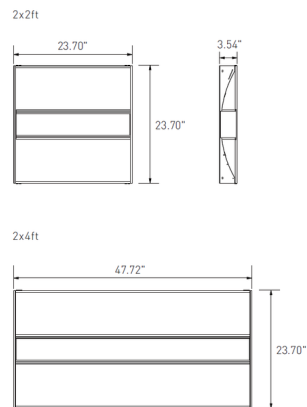

Shown in alpine white