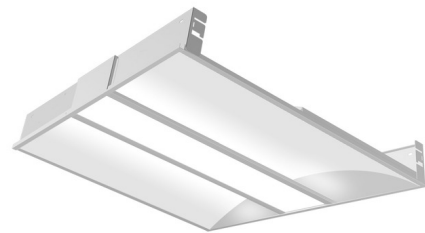

Lightology

lightology.com
866-954-4489
07-01-26

Project: _____
 Company: _____
 Location: _____ Fixture Type: _____
 SPEC #: **OKT1165642**
 Approved On: _____ Approved By: _____

Color/Wattage-Select Indirect Recessed Troffer By OKT Lighting

Description

The Color/Wattage-Select Indirect Recessed Troffer delivers precisely controlled indirect ambient lighting, ideal for achieving optimal light distribution in offices, work areas and commercial spaces. The unique LED optics on the center panel are nearly transparent when turned off, disappearing into the ceiling for a clean architectural look. A white powder coat finish ensures longevity and a superior aesthetic. This recessed troffer is compatible with most 15/16 inch and 9/16 inch T-grid ceiling systems. Color temperature (CCT) can be adjusted to 3000K, 3500K, or 4000K. For the 2 x 2 ft light, wattage can be adjusted to 20W, 30W, or 40W. The 2 x 4 ft light can be adjusted to 30W, 40W, or 50W.

Specifications

COLOR	N/A
BODY FINISH	Alpine White
WATTAGE	40W
DIMMER	0-10V
DIMENSIONS	23.7"L x 23.7"W x 3.54"H
INTEGRATED LED MODULE	1 x LED/40W/120-277V LED

Technical Information

LAMP LIFE	50000 hours
COLOR RENDERING	80 CRI
LAMP COLOR	CCT Select
LUMENS/WATT	110.00
LUMINOUS FLUX	4400 lumens

Shown in alpine white

CLICK TO VIEW PRODUCT

Notes: