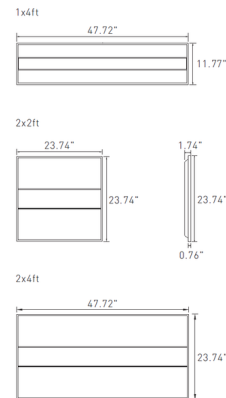

CLICK TO VIEW PRODUCT

Notes: