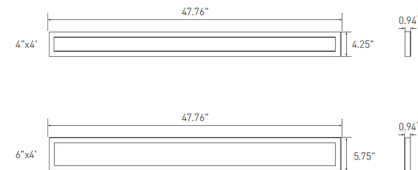

Lightology

lightology.com
866-954-4489
07-09-26

Project: _____
Company: _____
Location: _____ Fixture Type: _____
SPEC #: **OKT1165652**
Approved On: _____ Approved By: _____

Color/Wattage-Select Surface Mount Slim Linear Light By OKT Lighting

Description

The Color/Wattage-Select Surface Mount Slim Linear Light offers clean lines and ample illumination for offices, schools, hospitals, warehouses and many other settings. It features an ultra-thin 0.94 inch profile for a clean look, a high-quality PMMA light guide panel and a built-in driver. Color temperature (CCT) can be set to 3000K, 3500K, or 4000K. Wattage can be set to 20W, 30W, or 40W.

Specifications

COLOR	N/A
BODY FINISH	Alpine White
WATTAGE	40W
DIMMER	0-10V
DIMENSIONS	47.76"L x 4.25"W x 0.94"H
INTEGRATED LED MODULE	1 x LED/40W/120-277V LED

Technical Information

LAMP LIFE	50000 hours
COLOR RENDERING	80 CRI
LAMP COLOR	CCT Select
LUMENS/WATT	85.00
LUMINOUS FLUX	3400 lumens

Shown in alpine white

CLICK TO VIEW PRODUCT

Notes: