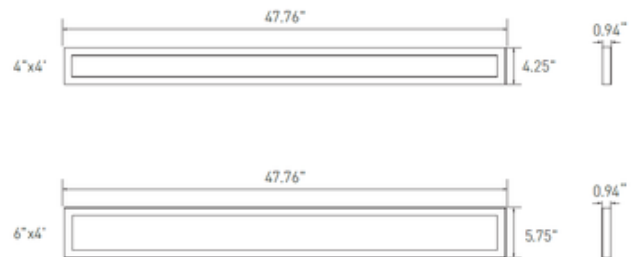

BRAND

OKT Lighting

DESCRIPTION

The Color/Wattage-Select Surface Mount Slim Linear Light offers clean lines and ample illumination for offices, schools, hospitals, warehouses and many other settings. It features an ultra-thin 0.94 inch profile for a clean look, a high-quality PMMA light guide panel and a built-in driver. Color temperature (CCT) can be set to 3000K, 3500K, or 4000K. Wattage can be set to 20W, 30W, or 40W.

Shown in: Alpine White

SHADE COLOR	N/A
BODY FINISH	Alpine White
WATTAGE	40W
DIMMER	0-10V
DIMENSIONS	47.76"L x 4.25"W x 0.94"H
INTEGRATED LED MODULE	
LAMP	1 x LED/40W/120-277V LED

Technical Information

LUMINOUS FLUX	3400 lumens
LUMENS/WATT	85.00
LAMP COLOR	CCT Select
COLOR RENDERING	80 CRI

SPEC # OKT1165652

COMPANY	PROJECT	FIXTURE TYPE	APPROVED BY	DATE