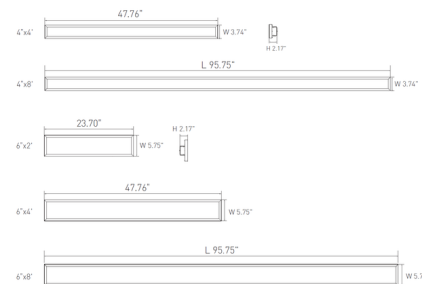

Lightology

lightology.com
866-954-4489
07-11-26

Project: _____
Company: _____
Location: _____ Fixture Type: _____
SPEC #: **OKT1165656**
Approved On: _____ Approved By: _____

Color Select Slim Linear Light

By OKT Lighting

Description

The Color Select Recessed Slim Linear Light offers clean lines and ample illumination for offices, schools, hospitals, warehouses and many other settings. Available in a 2, 4 and 8 foot lengths. Integral driver. Color temperature (CCT) can be set to 3000K, 3500K, or 4000K. Wattage is adjustable for the 6 in x 2 ft light (10W, 15W, or 20W) and 4 in x 4 ft light (20W, 30W, or 40W). Note: Can be surface mounted (ultra-thin) or recessed and strategically placed throughout the space to create pleasing illumination in rows or individual placement, providing the flexibility to adapt to the changing needs of the space or environment. Works with most ceiling types which will be your go-to-choice for offices, schools, hospital, corridor light industrial spaces or anywhere stylish lines of light are desired.

Specifications

COLOR	N/A
BODY FINISH	Alpine White
WATTAGE	40W
DIMMER	0-10V
DIMENSIONS	47.76"L x 3.74"W x 2.17"H
INTEGRATED LED MODULE	1 x LED/40W/120-277V LED

Technical Information

LAMP LIFE	50000 hours
COLOR RENDERING	80 CRI
LAMP COLOR	CCT Select
LUMENS/WATT	85.00
LUMINOUS FLUX	3400 lumens

Shown in alpine white

CLICK TO VIEW PRODUCT

Notes: