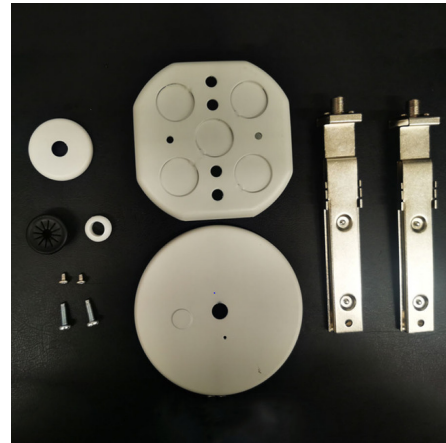

Description

The Meta Drop Ceiling Accessory Kit is designed for use with OKT Metal Vertical Linear and Meta Up-Down Linear pendants. Includes two pair of 9/16 inch inch or 15/16 inch inch flat T-bar clips, one junction box with plate, 4 inch canopy, and one 2 inch canopy.

Shown in white

Drop Ceiling / On Grid

Specifications

COLOR	N/A
BODY FINISH	White
WATTAGE	N/A
DIMMER	N/A
DIMENSIONS	4.5"W
BULB	N/A

CLICK TO VIEW PRODUCT

Notes: