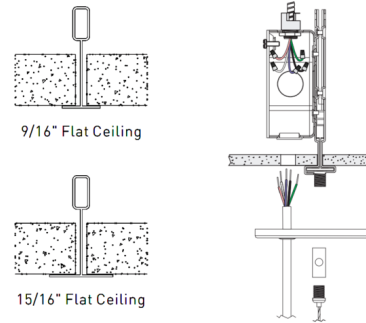

Description

The Meta Drop Ceiling Accessory Kit is designed for use with OKT Metal Vertical Linear and Meta Up-Down Linear pendants. Includes two pair of 9/16 inch inch or 15/16 inch inch flat T-bar clips, one junction box with plate, 4 inch canopy, and one 2 inch canopy.

Shown in white

Drop Ceiling / On Grid

Specifications

COLOR	N/A
BODY FINISH	White
WATTAGE	N/A
DIMMER	N/A
DIMENSIONS	4.5"W
BULB	N/A

CLICK TO VIEW PRODUCT

Notes: