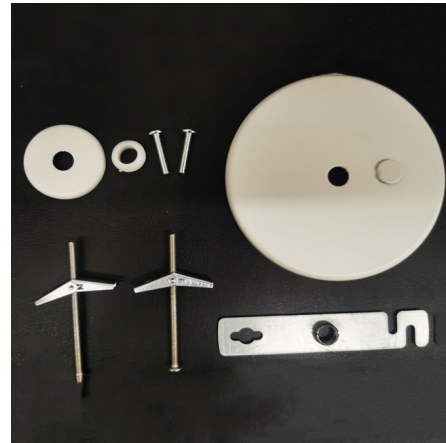

Description

The Meta Pendant Accessory Kit is designed for use on drywall ceiling installations of OKT Meta Pendant fixtures. Accessory kit includes one 4 inch round canopy, one 2 inch round canopy, and one ceiling crossbar for junction box.

Shown in white

Specifications

COLOR	N/A
BODY FINISH	White
WATTAGE	N/A
DIMMER	N/A
DIMENSIONS	4.5"W
BULB	N/A

CLICK TO VIEW PRODUCT

Notes: