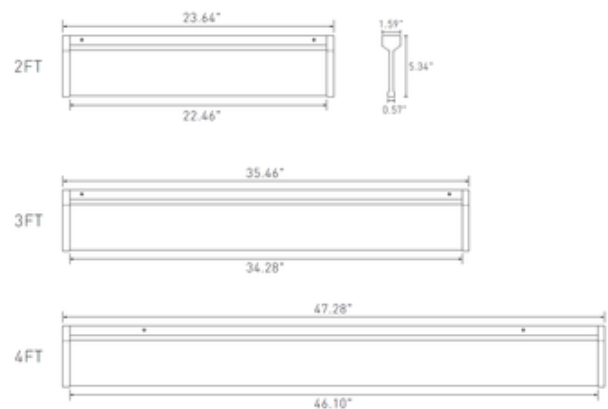

COMPANY	PROJECT	FIXTURE TYPE	APPROVED BY	DATE