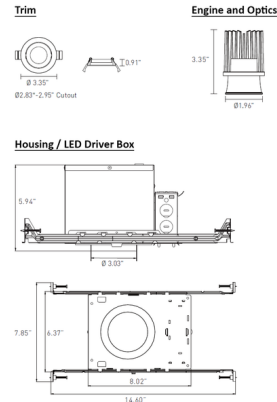

CLICK TO VIEW PRODUCT

Notes: