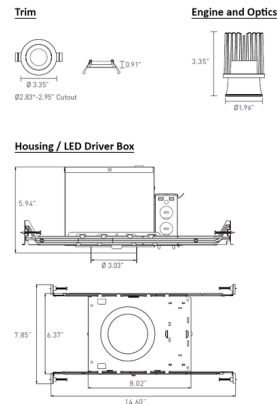

CLICK TO VIEW PRODUCT

Notes: